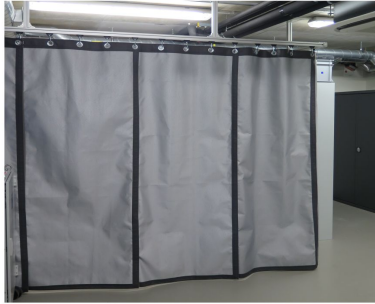

laservision

Laser safety curtain SHELTER-Light

Articlenumber: BC3F1P011201
GTIN: 4050369018280
Unit: 1 Stück
Weight incl. packaging 4,90 kg
Weight excl. packaging: 1,80 kg

Highlights

The single-layer laser safety curtain BC3.F1P01.1201 with (W x H) 900 x 2000 mm can be hung up via an eyelet tape on the top side. A Velcro/fluff tape is sewn on to connect several panels. The curtain is certified according to EN12254.

COLOUR:	silver grey
PROPERTIES:	single-sided usable
PROTECTION CLASS / NORM:	EN 12254
PROTECTION RANGE:	near infrared, Infrared, visible, ultraviolet

WAVELENGTH	OD	OPERATING MODE / TESTED PROTECTION LEVEL
180 - 315	–	D AB5 + IR AB3 + M AB5Y
>315 - 1050	–	DIRM AB5
>1050 - 1400	–	DIRM AB5
>1400 - 20000	–	DI AB3 + R AB3Y + M AB4