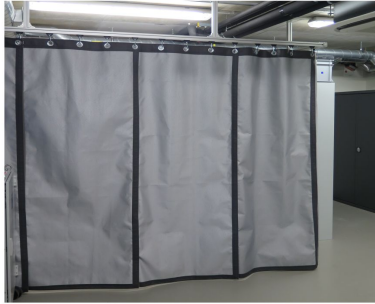

## Laser safety curtain SHELTER-Light

Articlenumber: BC3F1P012201  
GTIN: 4050369047877  
Unit: 1 Stück  
Weight incl. packaging 4,16 kg

### Highlights

The single-layer laser safety curtain BC3.F1P01.2201 with (W x H) 900 x 3000 mm can be hung up via an eyelet tape on the top side. A Velcro/fluff tape is sewn on to connect several panels. The curtain is certified according to EN12254.

<b>COLOUR:</b>	silver grey
<b>PROPERTIES:</b>	single-sided usable
<b>PROTECTION CLASS / NORM:</b>	EN 12254
<b>PROTECTION RANGE:</b>	near infrared, Infrared, visible, ultraviolet

WAVELENGTH	OD	OPERATING MODE / TESTED PROTECTION LEVEL
180 - 315	(OD5+)	D AB5 + IR AB3 + M AB5Y
>315 - 1050	(OD5+)	DIRM AB5
>1050 - 1400	(OD5+)	DIRM AB5
>1400 - 20000	(OD3+)	DI AB3 + R AB3Y + M AB4