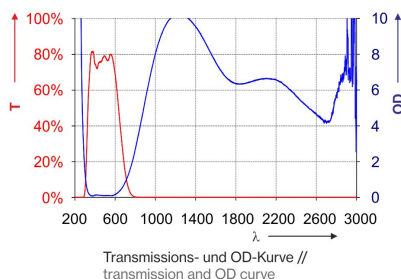

laservision

laser safety spectacle R14T2K02A

Articlenumber: R14T2K021004
GTIN: 4050369051997
Unit: 1 Stück
Weight incl. packaging 0,64 kg
Weight excl. packaging: 0,20 kg

Color view

Transmission der Signalfarben nach DIN EN 172 //
transmission of signal colours acc. to EN 172

Filtercurve

Transmissions- und OD-Kurve //
transmission and OD curve

Highlights

- Protection levels certified according EN 207
- Applications: Nd:YAG laser welding, drilling, cutting
- 7 different frame styles
available: [F20](#), [F46](#), [R01](#), [R02](#), [R10](#), [R14](#) and [R17](#)
- Unlimited colour view and very high VLT (70%)
- Different wearing options

The laservision laser safety goggle R14.T2K02.1004 with an aired foam frame (A), provides a broad band protection effect within the NIR and IR- spectral area (850-11,500nm). The OTG goggle with light grey filters without lamination can be worn over average large correction glasses. The changeable click frame with an aired foam (A14AIREDD1000) makes the goggles particularly comfortable to wear and prevents fogging of the laser protection filters. A clear view is guaranteed even with a long wearing period. The shipment includes a metal box which can also be used as a storage box. The removable frame can optionally be bought in sets of 5.