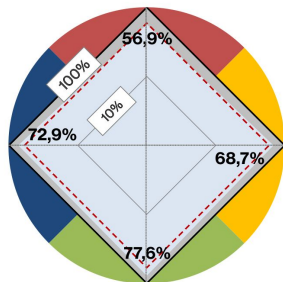

laservision

laser safety spectacle R14T2K02A

Articlenumber: R14T2K021004
GTIN: 4050369051997
Unit: 1 Stück
Weight incl. packaging 0,64 kg
Weight excl. packaging: 0,20 kg

Color view

Transmission der Signalfarben nach DIN EN 172 //
transmission of signal colours acc. to EN 172

Filtercurve

Transmissions- und OD-Kurve //
transmission and OD curve

Highlights

- Protection levels certified according EN 207
- Applications: Nd:YAG laser welding, drilling, cutting
- 7 different frame styles
available: [F20](#), [F46](#), [R01](#), [R02](#), [R10](#), [R14](#) and [R17](#)
- Unlimited colour view and very high VLT (70%)
- Different wearing options

The laservision laser safety goggle R14.T2K02.1004 with an aired foam frame (A), provides a broad band protection effect within the NIR and IR- spectral area (850-11,500nm). The OTG goggle with light grey filters without lamination can be worn over average large correction glasses. The changeable click frame with an aired foam (A14AIREDD1000) makes the goggles particularly comfortable to wear and prevents fogging of the laser protection filters. A clear view is guaranteed even with a long wearing period. The shipment includes a metal box which can also be used as a storage box. The removable frame can optionally be bought in sets of 5.