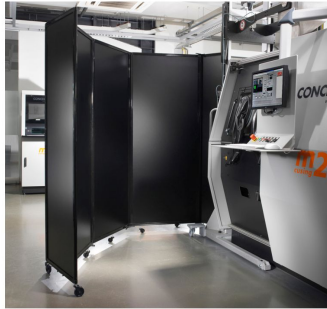

laservision

foldable laser safety barrier BM0

Article number: BM0M5P065003
GTIN: 4050369021136
Unit: piece
Weight incl. packaging: 21,90 kg
Weight excl. packaging: 20,00 kg

Highlights

The foldable laser safety barrier BM0.M5P06.5003 features the dimensions of 2,97m width and consists of 5 segments, 0,86m each. The standard height including the wheels is 2,08m. The end panel of the foldable version ensures a stable stand and is mounted across to the other walls. The end panel is 0,67m wide. At the flexible joints every angle can be adjusted. This ensures that the wall can be retracted to 1 panel width and therefore it is very space-saving. For a laser protecting coverage at the gaps between the segments laservision includes barrier faceplates.

COLOUR:	black
PROPERTIES:	both-sides usable Lightweight
PROTECTION CLASS / NORM:	EN 12254