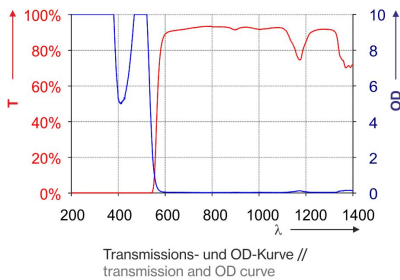

laservision

laser safety window P1N01

Article number: 000P1N011001
GTIN: 4050369026988
Unit: piece
Weight incl. packaging: 0,07 kg
Weight excl. packaging: 0,07 kg

Filter curve

DIN EN 60825-4

200-535nm | 37,7 kW/m² | T2 | t_{max} = 105s

Highlights

The laservision plastic laser safety window P1N01 is a standard window for green laser systems up to 535nm and offers an OD 10+ from 180 - 370nm and an OD6+ at 532nm. The orange colored filter material features 38% VLT and is user specific available up to a size of 1219x915mm. The thickness is 3mm. The window is CE certified according to EN 60825-4 and has additionally defined DIN 207 LB protection levels, which are confirmed by [manufacturer's declaration](#) based on external test reports.

COATING:	no coating
COLOUR:	orange
FILTER MATERIAL:	Plastic
PROTECTION RANGE:	ultraviolet visible
FILTER TECHNOLOGY:	Absorption filter
VISUAL BRIGHTNESS:	Sufficient
PROTECTION CLASS / NORM:	EN 207 full protection according to P1N01 manufacturer declaration EN 60825
COLOUR RECOGNITION:	Slightly limited
FILTER THICKNESS:	ca. 3mm
VLT (APPROX.):	38%